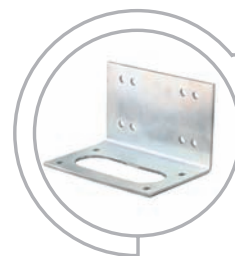

#### **ART-4 External Release Lock for Gates**

- Robust construction
- For gates without second entrance.
- Releases operator from outside
- Provides additional safety against power failures

#### **ART-5 Internal Release Lock for Gates**

- To open folding door in case of power failure
- Easy to install
- Provides additional safety against power failure

#### **ART-6 Base Plate Narrow Fit**

- Suitable for narrow posts
- Easy to install